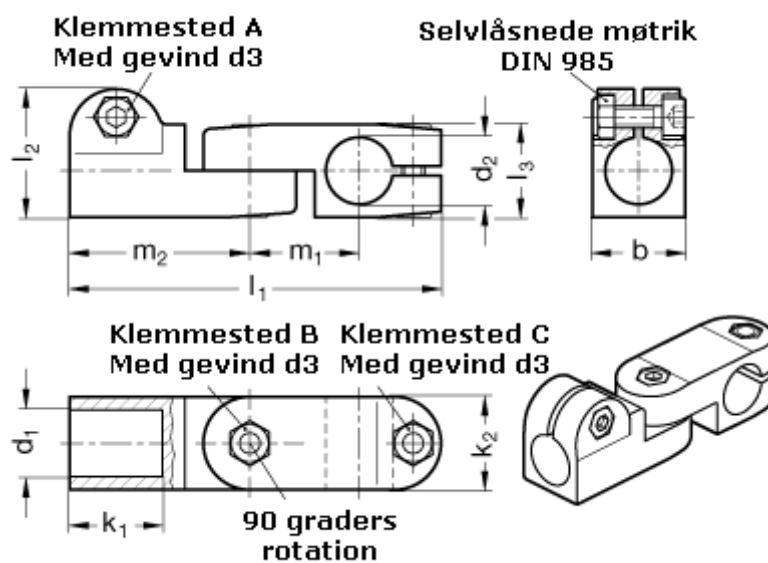

Article number: 20287B16B142SW

Description: E+G swivel clamp
GN287-B16-B14-2-SW

Measures

$b = 25$	$m_1 = 29.5$
$d_1 = B16$	$m_2 = 48.5$
$d_2 = B14$	
$d_3 = M 6$	
$k_1 = 25$	
$k_2 = 25$	
$l_1 = 100$	
$l_2 = 34.5$	